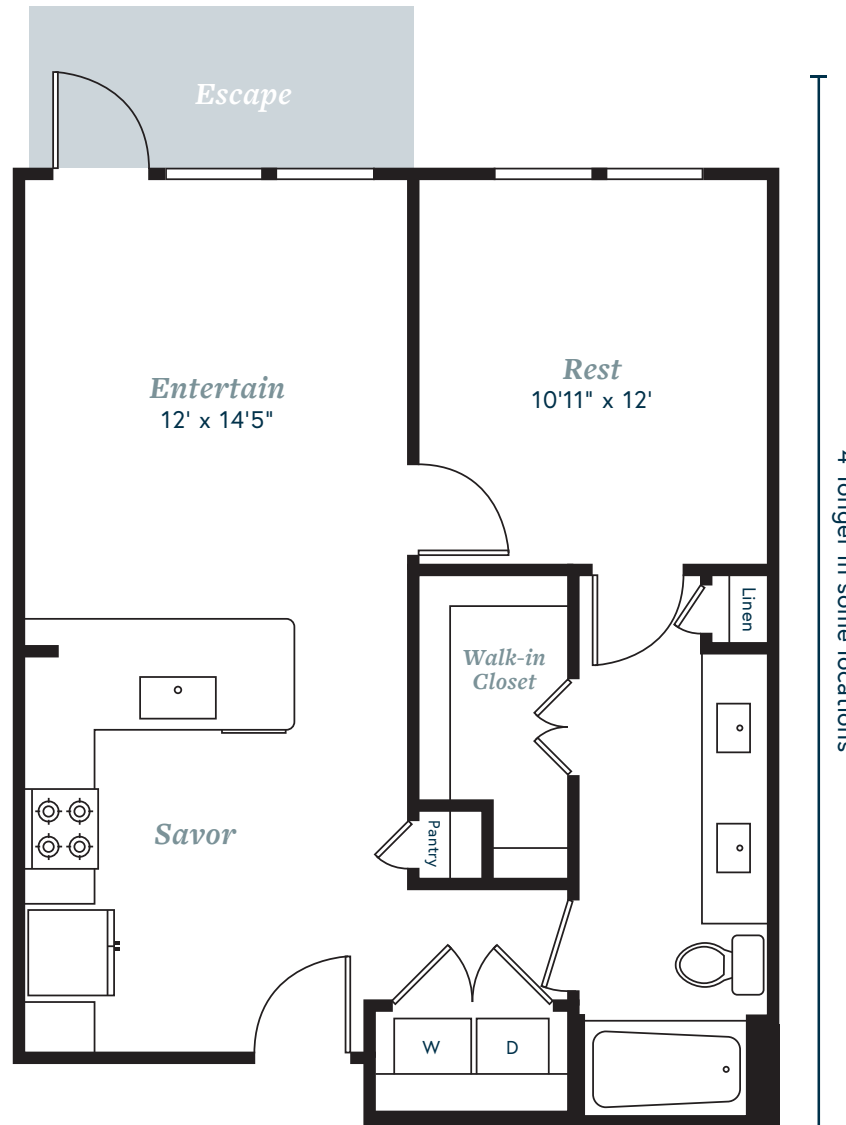

ALEXAN

FLOWER MOUND

A3

1 bedroom
1 bathroom
698 - 795 s.f.

Finish Option A

Finish Option B

469.630.3023
leasing@alexanflowermound.com
301 Silveron Blvd. | Flower Mound, TX 75028

**Stained and sealed buff concrete on first floor homes only.*
Interior layout varies to accommodate accessible features. Actual apartment materials, colors, and finishes may vary. Not all homes have a balcony or patio and sizes may vary. Interior layout may vary by home. Floor plan is an artist's rendering and may not be to scale. Square footage is approximate and may vary by unit. Availability and pricing subject to change. See an office representative for details.

Rent/Mo: \$

Deposit: \$