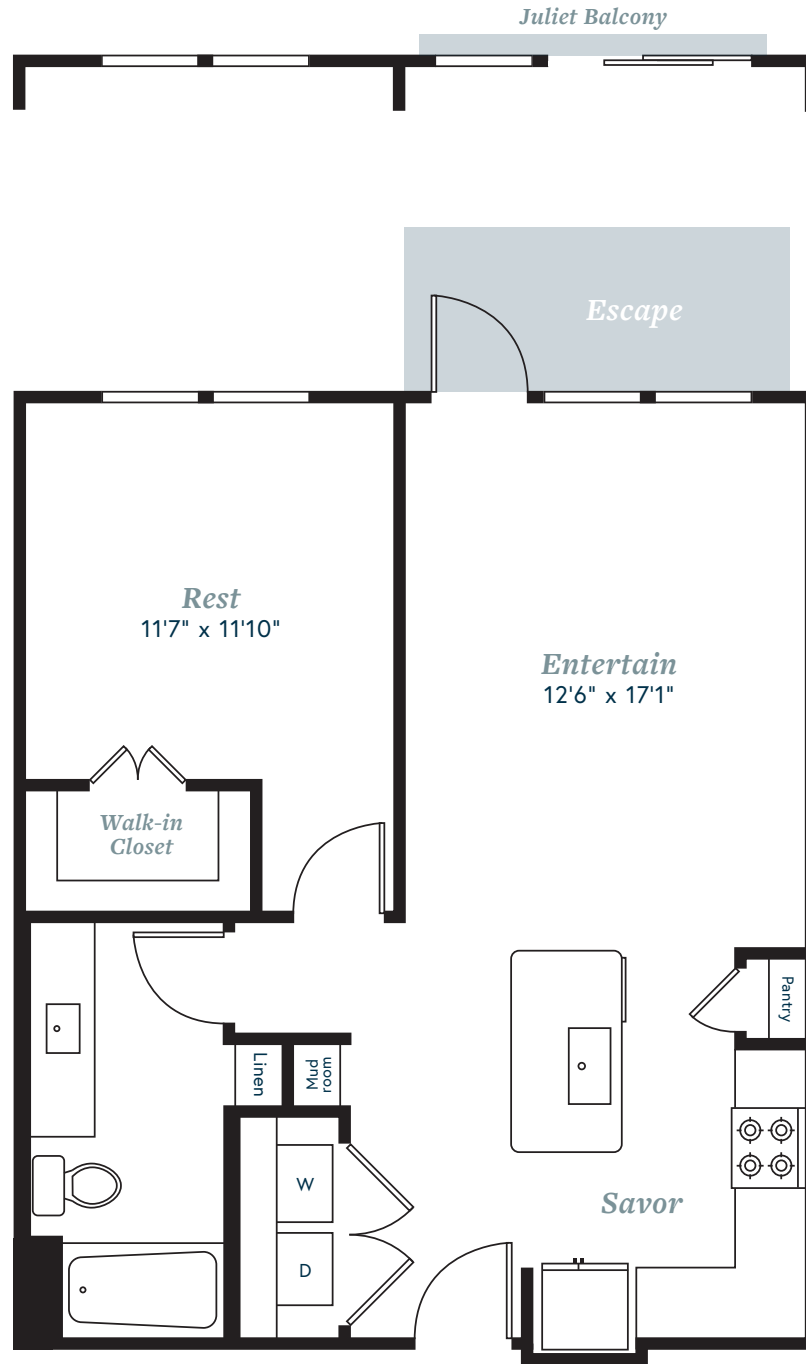

ALEXAN

FLOWER MOUND

A4

1 bedroom
1 bathroom
752 s.f.

Finish Option A

Finish Option B

469.630.3023

leasing@alexanflowermound.com

301 Silveron Blvd. | Flower Mound, TX 75028

**Stained and sealed buff concrete on first floor homes only.*
Interior layout varies to accommodate accessible features. Actual apartment materials, colors, and finishes may vary. Not all homes have a balcony or patio and sizes may vary. Interior layout may vary by home. Floor plan is an artist's rendering and may not be to scale. Square footage is approximate and may vary by unit. Availability and pricing subject to change. See an office representative for details.

AlexanFlowerMound.com

Alt. Layout

Rent/Mo: \$

Deposit: \$