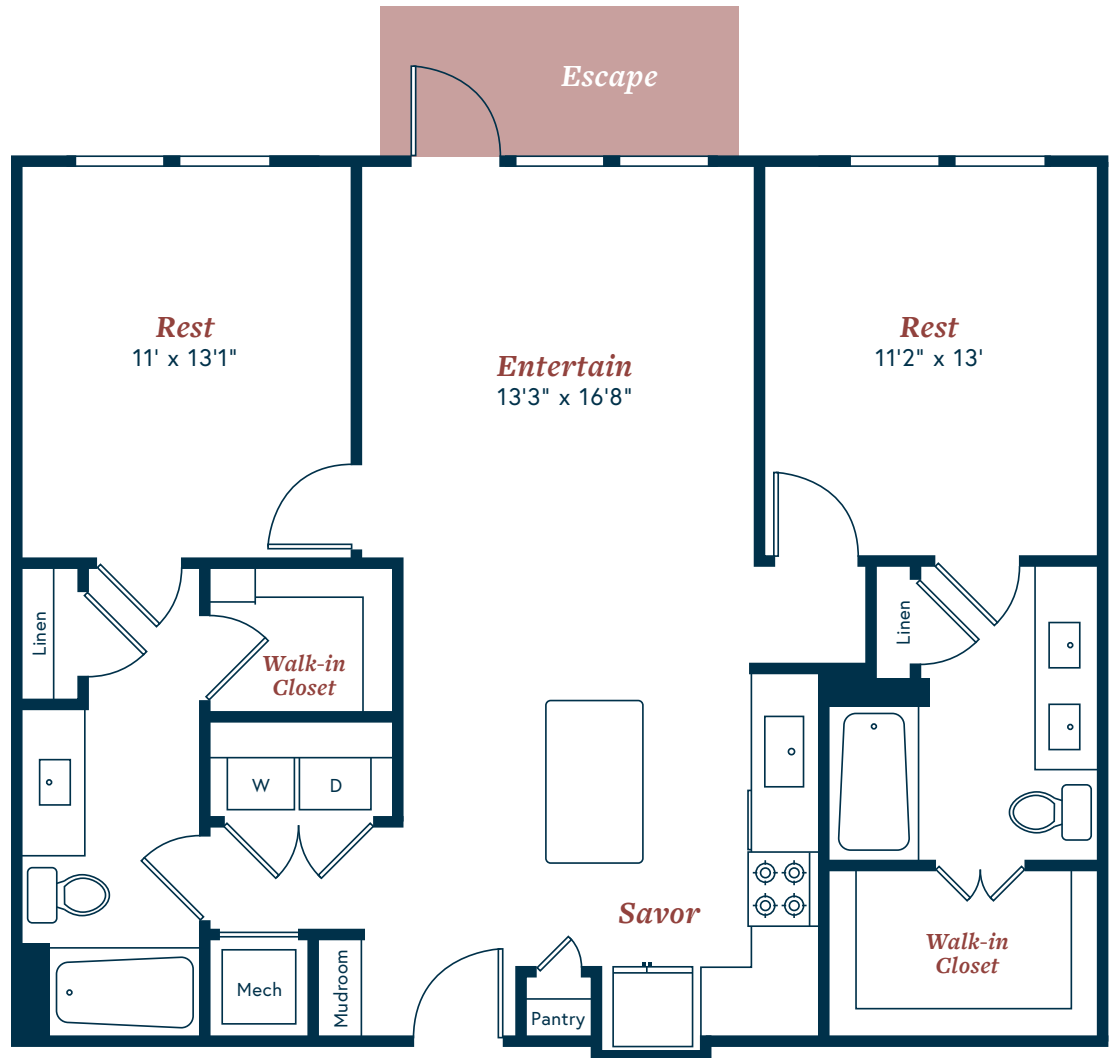

ALEXAN

FLOWER MOUND

B2

2 bedroom
2 bathroom
1,112 - 1,336 s.f.

Finish Option A

Flooring   Countertop   Cabinet   Backsplash

Finish Option B

469.630.3023

leasing@alexanflowermound.com

301 Silveron Blvd. | Flower Mound, TX 75028

**Stained and sealed buff concrete on first floor homes only.
Interior layout varies to accommodate accessible features. Actual apartment materials, colors, and finishes may vary. Not all homes have a balcony or patio and sizes may vary. Interior layout may vary by home. Floor plan is an artist's rendering and may not be to scale. Square footage is approximate and may vary by unit. Availability and pricing subject to change. See an office representative for details.*

AlexanFlowerMound.com

Alt. Layouts

Rent/Mo: $

Deposit: $